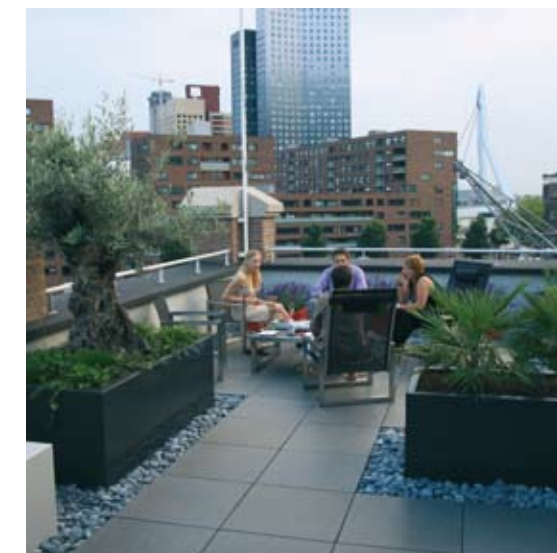

Stijlvolle tuin in de hoogte

Onlangs hebben Stijlhuizen en Rodenburg Tuinen gezamenlijk een prachtige daktuin gerealiseerd op achttien meter hoogte op de Kop van Zuid in Rotterdam. “De klant kwam bij Stijlhuizen terecht vanwege enkele publicaties over een eerder door ons verzorgde daktuin”, vertelt Erik. “Na goedkeuring van het ontwerp, een superstrakke en moderne tuin, ben ik samen met John bij de klant langsgesegaan.” “Zo’n gesprek vind ik erg belangrijk”, legt John uit. “De opdrachtgever zit vaak toch een tijdje met ons ‘opgescheept’. Het is daarom belangrijk alles goed door te nemen. De renovatie van de daktuin was een enorme klus. Met een grote kraan hebben we alle oude tegels afgevoerd en alle nieuwe materialen naar boven gehesen. Vervolgens zijn we enkele weken aan het bouwen geweest, waarbij we het ontwerp tot op de millimeter nauwkeurig hebben aangehouden. Toen dit klaar was, kwam de telekraan weer terug om plantenbakken en olijfbomen op het dak te plaatsen.” Het resultaat is een prachtige daktuin met uitzicht op de skyline van Rotterdam. De blikvanger is een fraai waterelement, voorzien van verlichting. “Rodenburg Tuinen beschikt over een zeer uitgebreide kennis van producten en vaardigheden”, vertelt John. “We hadden te maken met bouwkundige elementen, water en elektriciteit. Dan is het belangrijk om te weten wat wel en niet kan.” Dit project maakt duidelijk dat de combinatie van Stijlhuizen | Exclusieve buitenruimtes en Rodenburg Tuinen resulteert in kwalitatieve en hoogwaardige toptuinen.

Stijlhuizen | Exclusieve buitenruimtes

Bramengarde 98
3344 PG Hendrik-Ido Ambacht
Tel: 078-681 36 12
info@stijlhuizen.nl
www.stijlhuizen.nl

Rodenburg Tuinen

Geestdorp 30
3444 BE Woerden
Tel: 0348-412 466
info@rodenburgtuinen.nl
www.rodenburgtuinen.nl